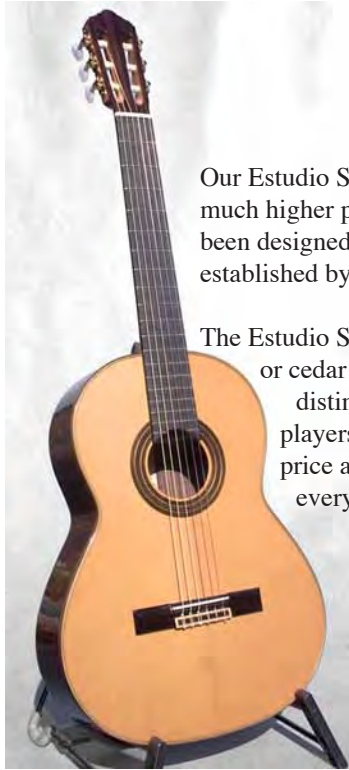

Our Estudio Series guitars look, sound and play like much higher priced instruments. These guitars have been designed and built with the same care and quality established by NEW WORLD GUITARS for years.

The Estudio Series features hand-selected solid spruce or cedar soundboards producing richer bass, distinct trebles and the powerful projection players are seeking. While students will find the price attractive, any level player will find everything about these guitars to be first-class.

Estudio Series Specifications

- select solid wood soundboard
- rosewood fingerboard
- adjustable truss-rod
- bone nut & saddle
- gloss finish

ESTUDIO Full-Size spruce model

Model Variations Available

Full-Size Guitar with Spruce or Cedar top
Cutaway or narrow neck Fingerstyle version
String lengths: 650, 640, 628, 615, 580, 520, 480

ESTUDIO Series Pricing *includes case*

- $895 Estudio Full-Size Classical
- $895 640, 628mm
- $995 Cutaway, Fingerstyle (48mm)
- $895 615mm
- $849 580mm
- $795 520 & 480mm

All NEW WORLD GUITARS are guaranteed to be free of defects in materials and workmanship for one year. Contact your dealer with questions about care, maintenance and repair. Pricing subject to change without notice, verify current prices with your dealer.

Our Player Series guitars are new models we have been developing for some time. At a more accessible price, these guitar feature selected Indian rosewood, cedar, spruce and cypress: all solid woods, with a gloss finish.

The Player Series offers the player a wide variety of choices: each model is available with a spruce or cedar soundboard, 650mm or shorter 640mm and smaller body sized 628mm and 615mm string lengths.

Player Series Specifications

- all premium solid woods
- ebony fingerboard
- adjustable truss-rod
- bone nut & saddle
- gloss finish