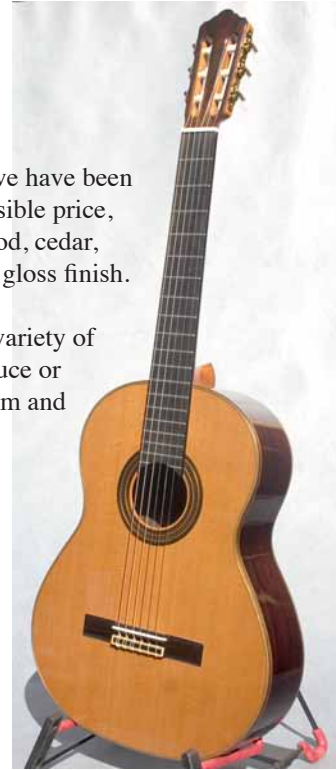

PLAYER Full-Size cedar model

Model Variations Available

Full-Size Guitar with Spruce or Cedar top
Cutaway or narrow neck Fingerstyle version
String length: 650, 640, 628, 615mm

PLAYER Series Pricing *includes case*

- $1695 Player Classics
- $1595 Player Flamenco
- $1795 Player Cutaway or Fingerstyle (48mm)

HILL GUITAR COMPANY

8011 Highway 9 Ben Lomond, CA 95005
(800) 262-8858 (831) 336-9317 (831) 336-9428 fax
www.hillguitar.com khill@hillguitar.com